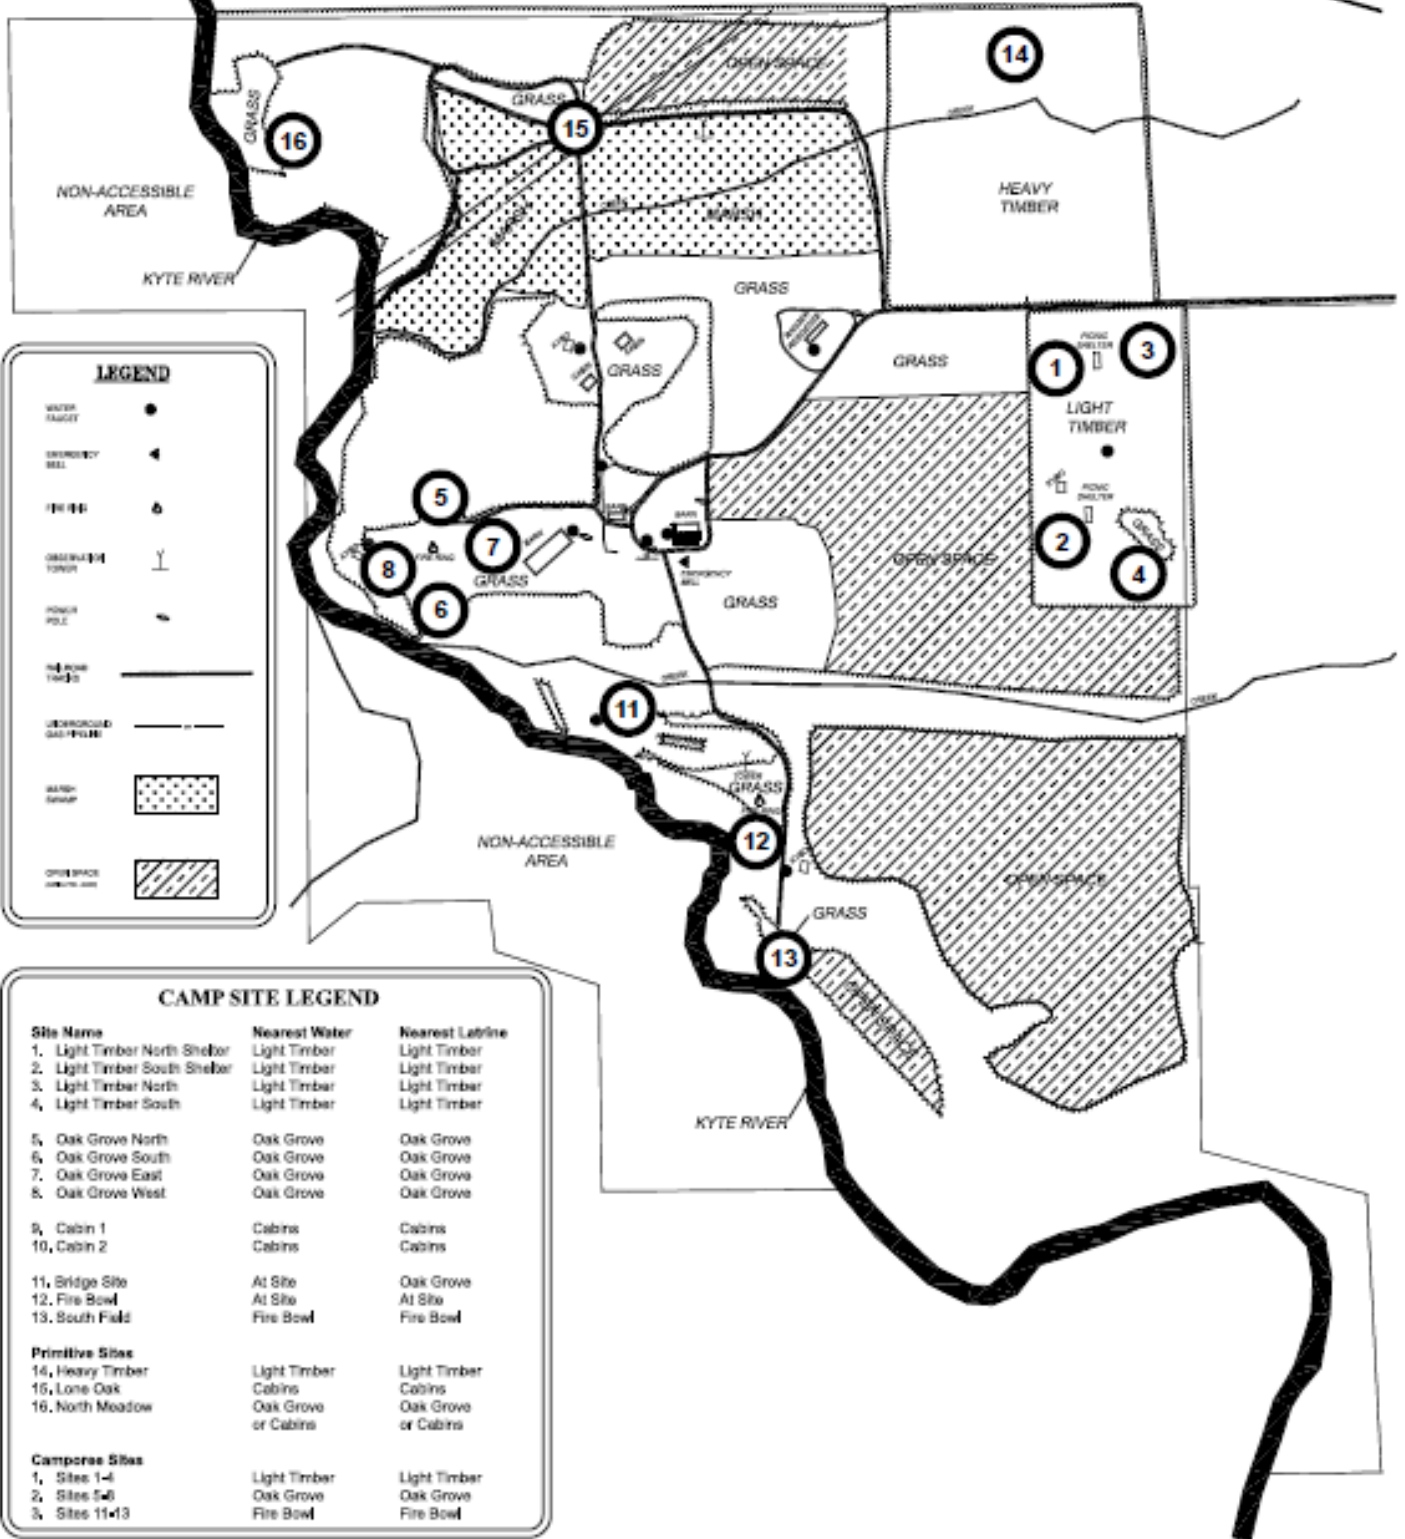

# DPVC/TFC ADVENTURE CAMP

Rochelle, IL

Railroad Tracks

DPVC/TFC  
Adventure Camp  
PACIFIC SUNDAY

SCALE  
1:1000  
3/10/07  
REVISED 2007

DPVC/TFC  
Adventure Camp  
SITE MAP  
ROCHELLE, ILLINOIS

DPVC/TFC  
Adventure Camp  
SITE MAP  
ROCHELLE, ILLINOIS

DPVC/TFC  
Adventure Camp  
SITE MAP  
1 of 1