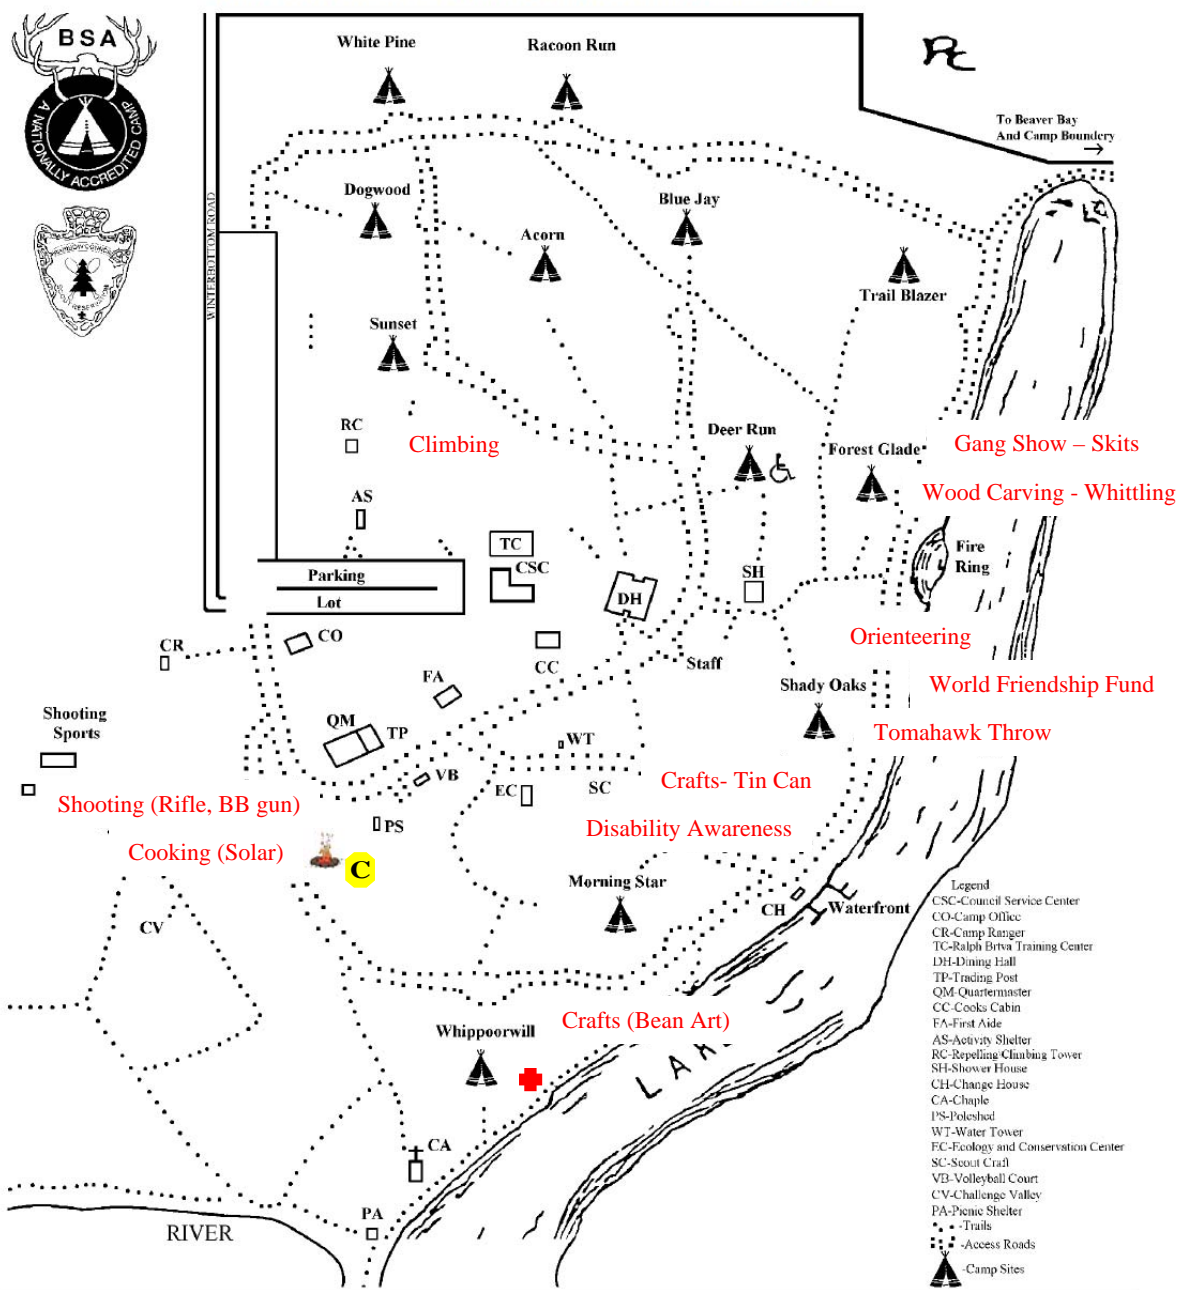

INDIAN PRAIRE DISTRICT - INTERNATIONAL SCOUTING CAMPOREE 2009

RAINBOW SCOUT RESERVATION MAIN CAMP

- C** Check-in Station
(All Scouts must check in on arrival)
- +** First-aid Station

Camp Ground Assignments

- Deer Run – Troop 849 & 68
- Forest Glade – Troop 92 & 888
- Shady Oaks – Troop 508 & 317
- Morning Star – Troop 81
- Whippoorwill – Troop 57

Activity Stations

- Forest Glade**  GANG SHOW (Skits) Troop 92
- Forest Glade**  WOOD CARVING (Whittling) – Tim Griener
- Shady Oaks**  ORIENTEERING Troop 508
- Shady Oaks**  WORLD FRIENDSHIP FUND
- Morning Star**  WOOD CARVING – Tomahawk Throw OA
- Morning Star**   GAMES (Bocci Ball, Baseball Throw, Steer Roping) Troop 81.
- Whippoorwill**  CRAFTS (Bean Art) – Troop 57
- SP**  SHOOTING – Rifle and BB gun – Crew 357
- SP**   COOKING (Solar) – Denny Wowra
- SC**  CRAFTS (Tin Art) – Cub Scout Pack
- SC**  DISABILITY AWARENESS – Cub Scout Pack
- RC**  Climbing – Rainbow Council